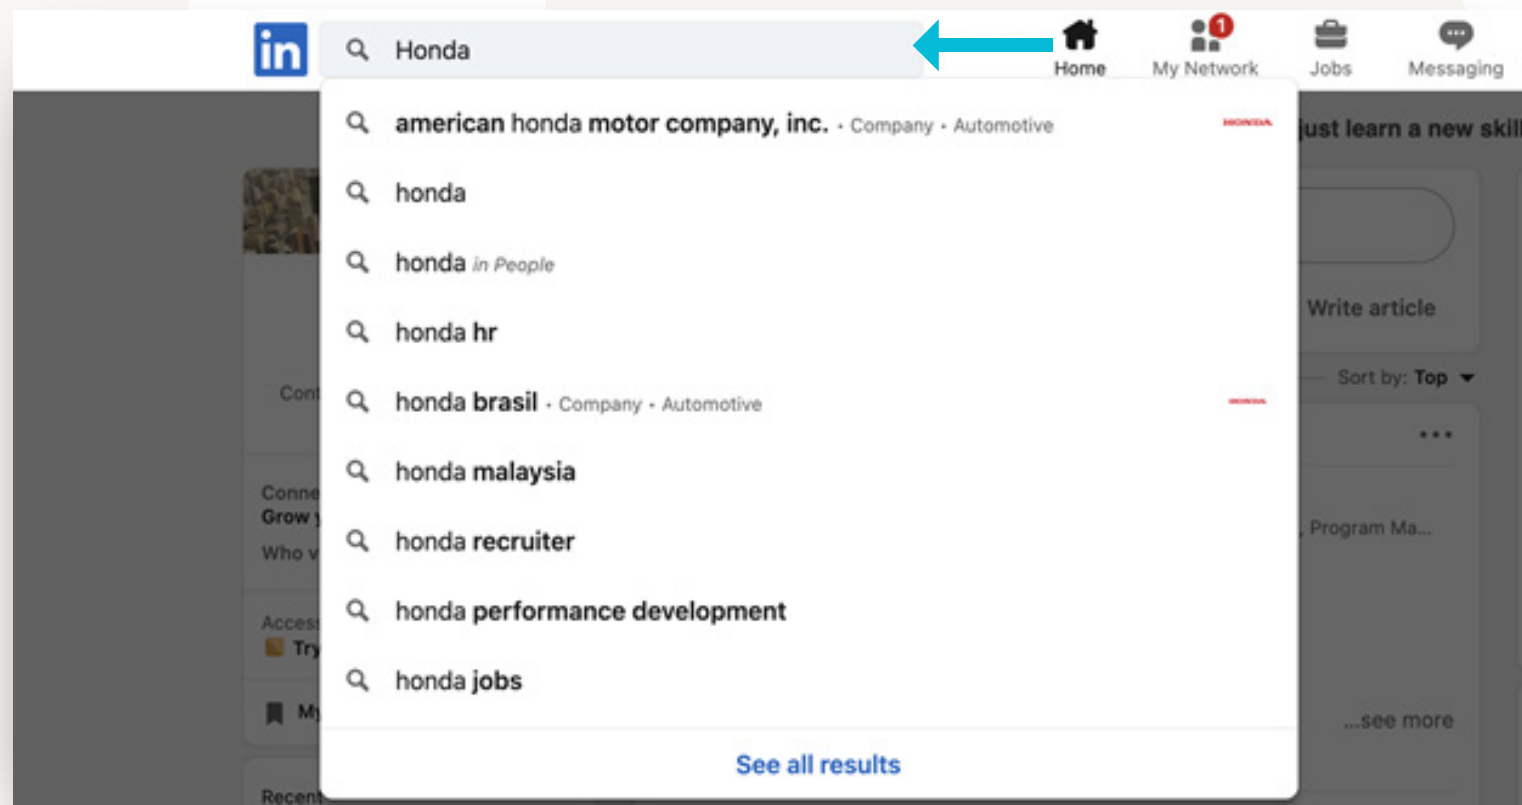

How to See Competitor Ads on LinkedIn

1 Search For Your Competitor's LinkedIn Page

2

Navigate to the Ads Menu Within Their Profile

3

Copy the Ad Link

4

Paste the Link in a New Tab to View Engagement