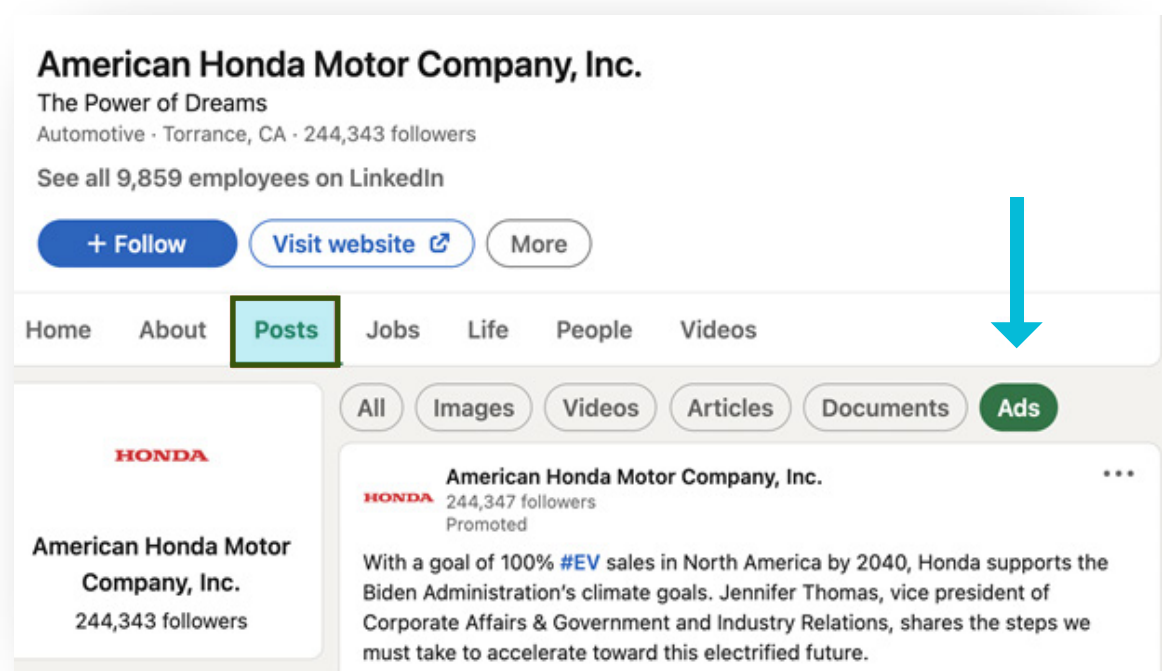

How to See Competitor Ads on LinkedIn

1 Search For Your Competitor's LinkedIn Page

2

Navigate to the Ads Menu Within Their Profile

3

Copy the Ad Link

4

Paste the Link in a New Tab to View Engagement