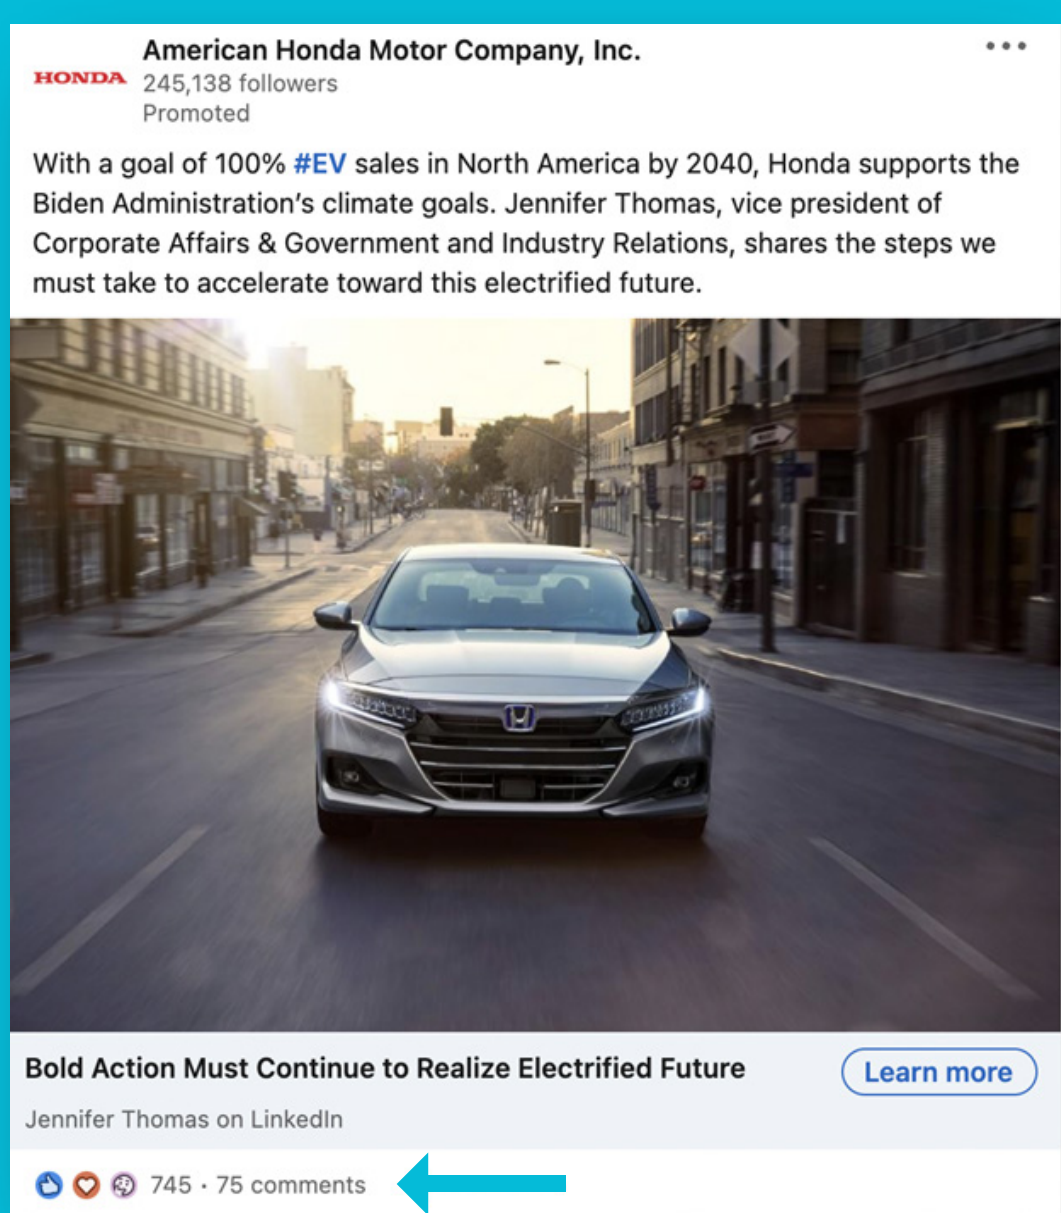

How to See Competitor Ads on LinkedIn

1 Search For Your Competitor's LinkedIn Page

2

Navigate to the Ads Menu Within Their Profile

3

Copy the Ad Link

4

Paste the Link in a New Tab to View Engagement