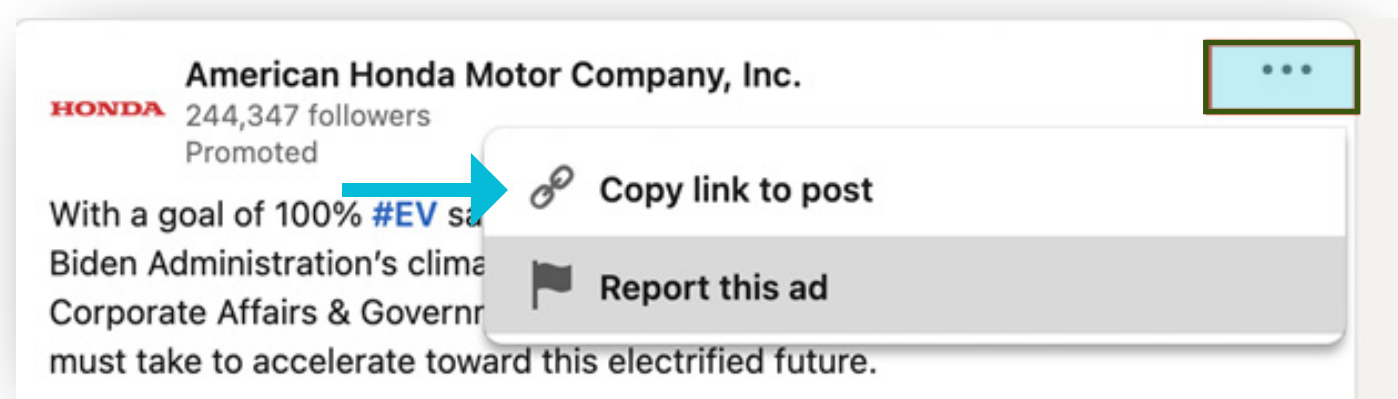

How to See Competitor Ads on LinkedIn

1 Search For Your Competitor's LinkedIn Page

2

Navigate to the Ads Menu Within Their Profile

3

Copy the Ad Link

4

Paste the Link in a New Tab to View Engagement